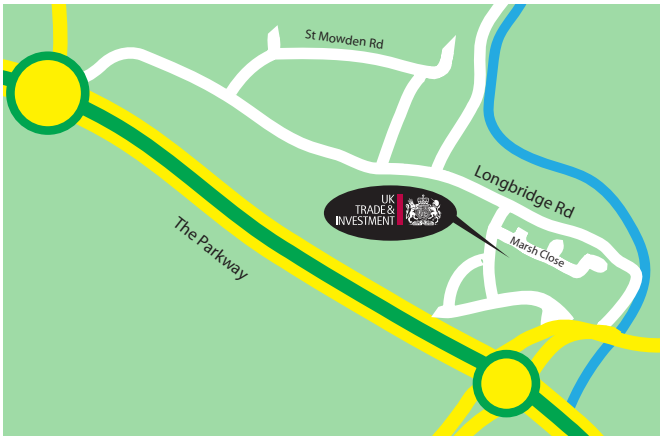

For more information
please call
01275 370 983

Novotel, Marsh Mills, Plymouth PL6 8NH

UKTI SOUTH WEST
experts in international trade